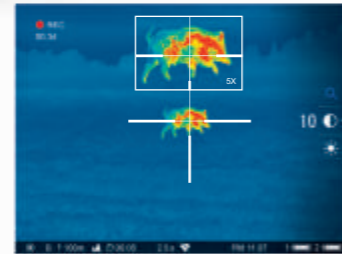

Mounts on Standard 30mm Scope Rings

Designed from the ground up for ease of use, Thermion riflescopes mount to standard 30mm scope rings. No specialized tools or equipment are required.

Extreme Detection Range 2,500 Yds

High quality germanium optics coupled with an advanced thermal imaging sensor ensure an unprecedented detection range of up to 2,500 yards even in complete darkness.

B-Pack Mini Combined Power System

Thermion riflescopes have dual battery system which consists of two batteries internal and external. External battery ensures additional operation time and can be replaced in a matter of seconds.